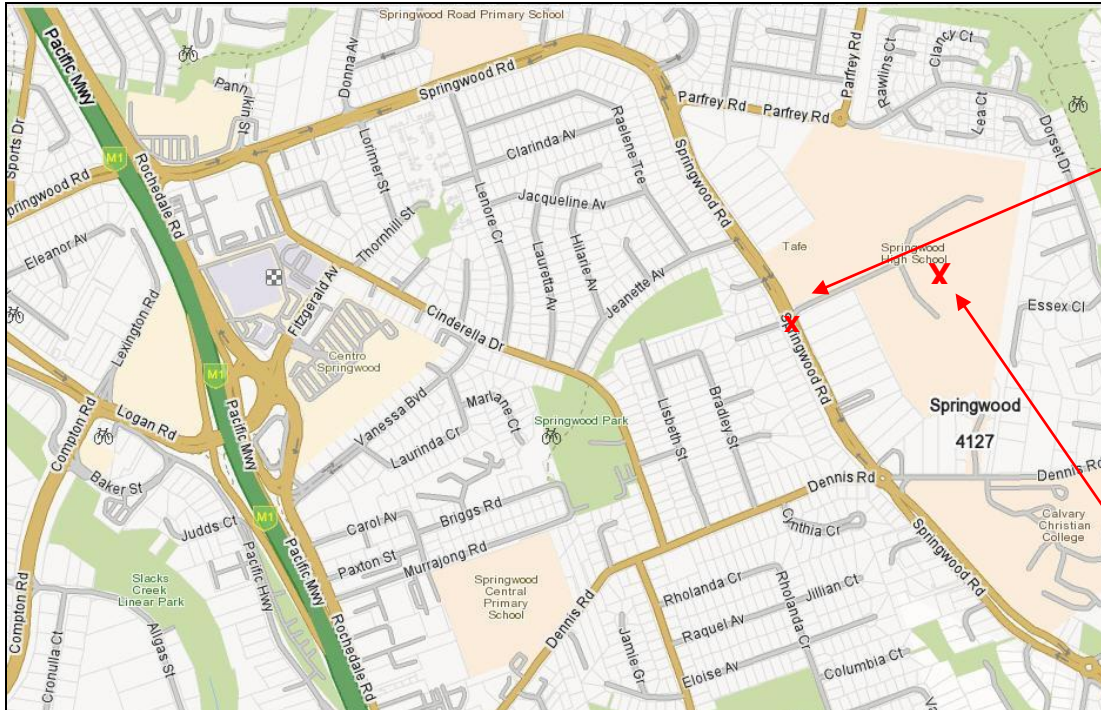

## Interested in playing in Logan City Chess Club Novice event?

Springwood High School main gate

H block classroom

Come and test your ability against other novice players and find out about chess in the Logan area!

Date and time: Friday 11 March 2016 at 7.30 pm

Venue: Springwood State High School  
Turn right into main school entrance, see on map above

Cost: \$5 entry fee - Includes tea, coffee and biscuits

Open to: Unrated players or players with ACF or CAQ rating under 1200. Juniors welcome